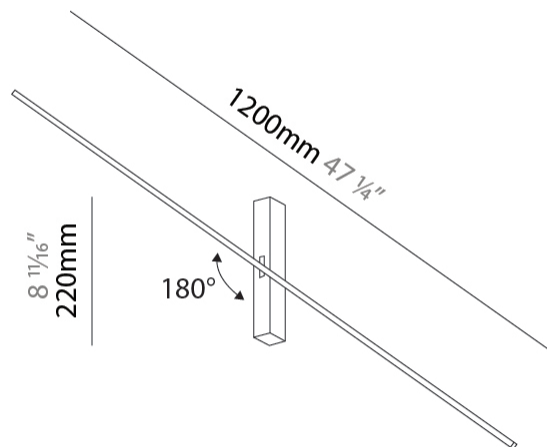

JUST BLACK LINE SURFACE

A33302-

base number LED
Dimming

1. To build a product code in our configurator select the specify button on the base model # product page
2. To build a manual product code on this datasheet choose from the options listed below in blue font and add the suffix to the base model #

GENERAL

Series: Just Black Line
Brand: Prolicht
Division: Architectural
Mounting Type: Surface
Mounting Location: Wall
Subcategory: Wall Effect

PHYSICAL

Shape: Rectangle
Length (mm): 1200
Length (in): 47 3/4
Width (mm): 30
Width (in): 1 3/16
Height (mm): 220
Height (in): 8 2/3
Light Distribution: Indirect
Fixture Finish: BLK
Fixture Material: Aluminum

ELECTRICAL

Lamp Type: LED (Zhaga Standard)
Input Wattage (W): 14.5
Total Output Wattage (W): 12.7
[Dimming: Non-Dimmable](#)
Driver Included: Yes
Driver Location: Integrated
Driver Type: Constant Current - Universal
Driver Class: Class 2
Input Voltage (V): 120 - 277
Constant Current (mA): 550
Upon Request: Tri-Mode Dimming

LED

Color Temperature (°K): 3000
Max. Delivered Lumen (lm): 736
CRI: >80 CRI
Lamp Life (hrs): 50000

OPTICAL

Beam Angle: 178
Adjustability: Fixed

RATINGS AND CERTIFICATIONS

Certified By: CSA Certified to UL and CSA Standards
IP rating: IP20

PROJECT
TYPE
SPECIFIER
QUANTITY
DATE